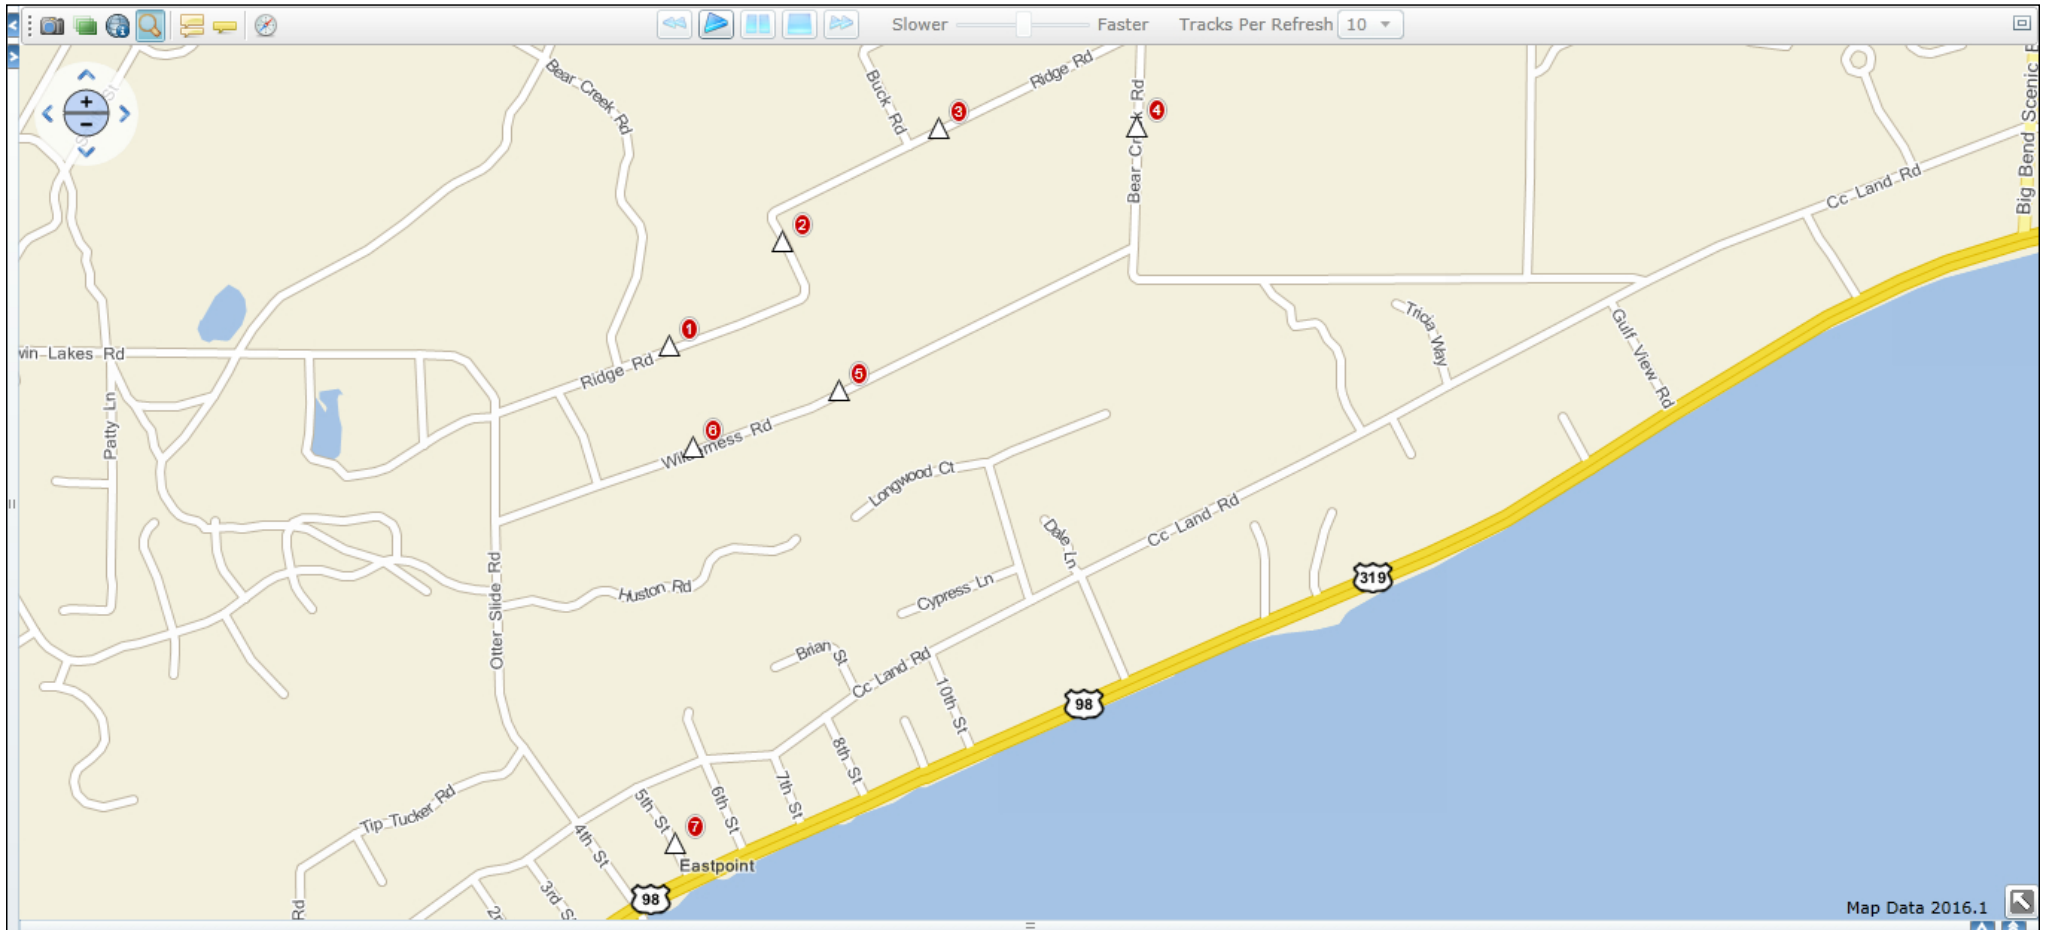

Bus 31 Eastpoint

Bus 31 Eastpoint

	Vehicle	Fleet	Time	Event	Ignition	Speed	Heading	Distance	Location	Latitude	Longitude
1	47	Franklin County Schools	6/29/2016 9:45:26 AM	Entrance Door Open		0	-	4.92	596 Ridge Rd, Eastpoint, FL		
2	47	Franklin County Schools	6/29/2016 9:47:09 AM	Entrance Door Open		0	-	5.21	656 Ridge Rd, Eastpoint, FL		
3	47	Franklin County Schools	6/29/2016 9:48:51 AM	Entrance Door Open		0	-	5.53	724 Ridge Rd, Eastpoint, FL		
4	47	Franklin County Schools	6/29/2016 9:51:08 AM	Entrance Door Open		0	-	5.98	211 Bear Creek Rd, Eastpoint,		
5	47	Franklin County Schools	6/29/2016 9:53:41 AM	Entrance Door Open		0	-	6.64	673 Wilderness Rd, Eastpoint,		
6	47	Franklin County Schools	6/29/2016 9:54:44 AM	Entrance Door Open		0	-	6.86	613 Wilderness Rd, Eastpoint,		
7	47	Franklin County Schools	6/29/2016 9:59:43 AM	Entrance Door Open		0	-	7.82	35 5th St, Eastpoint, FL		