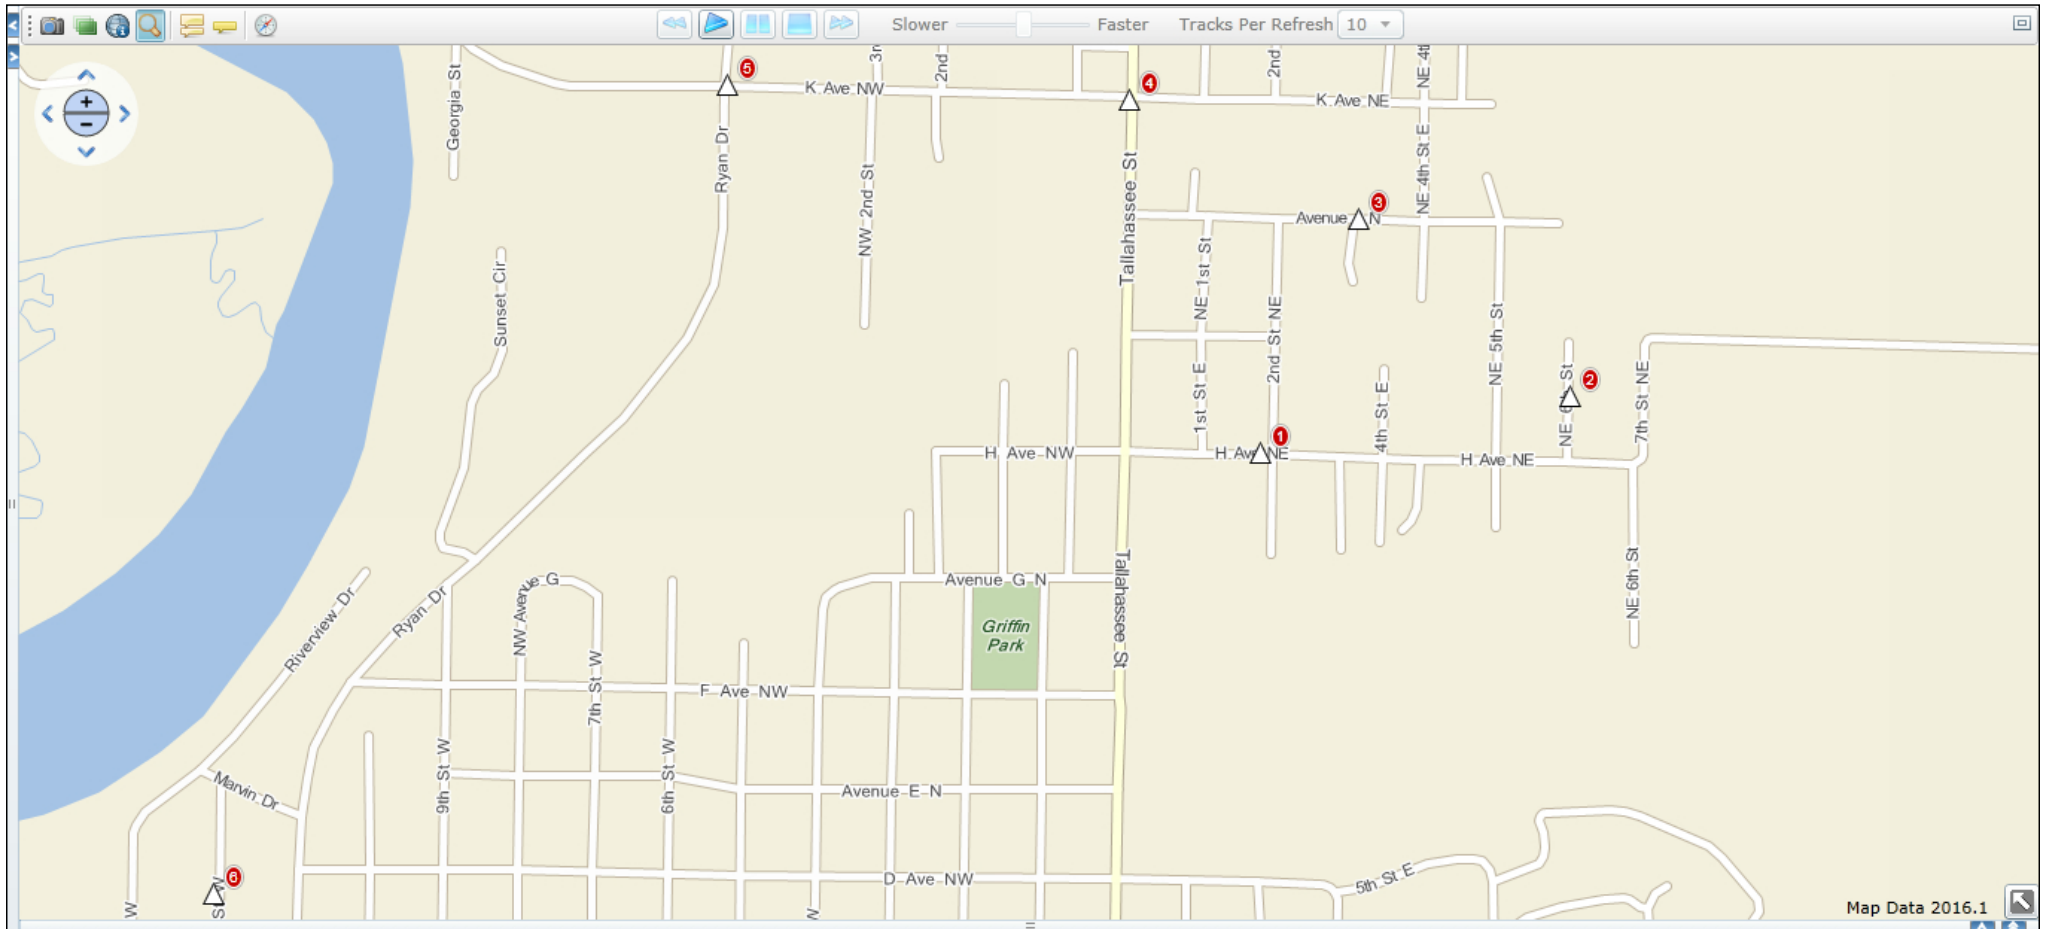

Bus 38 Carrabelle

Bus 38 Carrabelle

	Vehicle	Fleet	Time	Event	Ignition	Speed	Heading	Distance	Location	Latitude	Longitude
1	47	Franklin County Schools	6/29/2016 12:57:52 PM	Entrance Door Open		0	-	49.88	285 H Ave NE, Carrabelle, FL		
2	47	Franklin County Schools	6/29/2016 12:58:55 PM	Entrance Door Open		1	N	50.15	1170 NE 6th St, Carrabelle, FL		
3	47	Franklin County Schools	6/29/2016 1:00:25 PM	Entrance Door Open		1	W	50.42	406 Avenue J N, Carrabelle, FL		
4	47	Franklin County Schools	6/29/2016 1:01:31 PM	Entrance Door Open		1	N	50.67	1196 Tallahassee St [Cr-67],		
5	47	Franklin County Schools	6/29/2016 1:02:25 PM	Entrance Door Open		1	W	50.97	692 K Ave NW [Cr-67a], Carrabelle, FL		
6	47	Franklin County Schools	6/29/2016 1:04:21 PM	Entrance Door Open		2	S	51.76	473 12th St W, Carrabelle, FL		