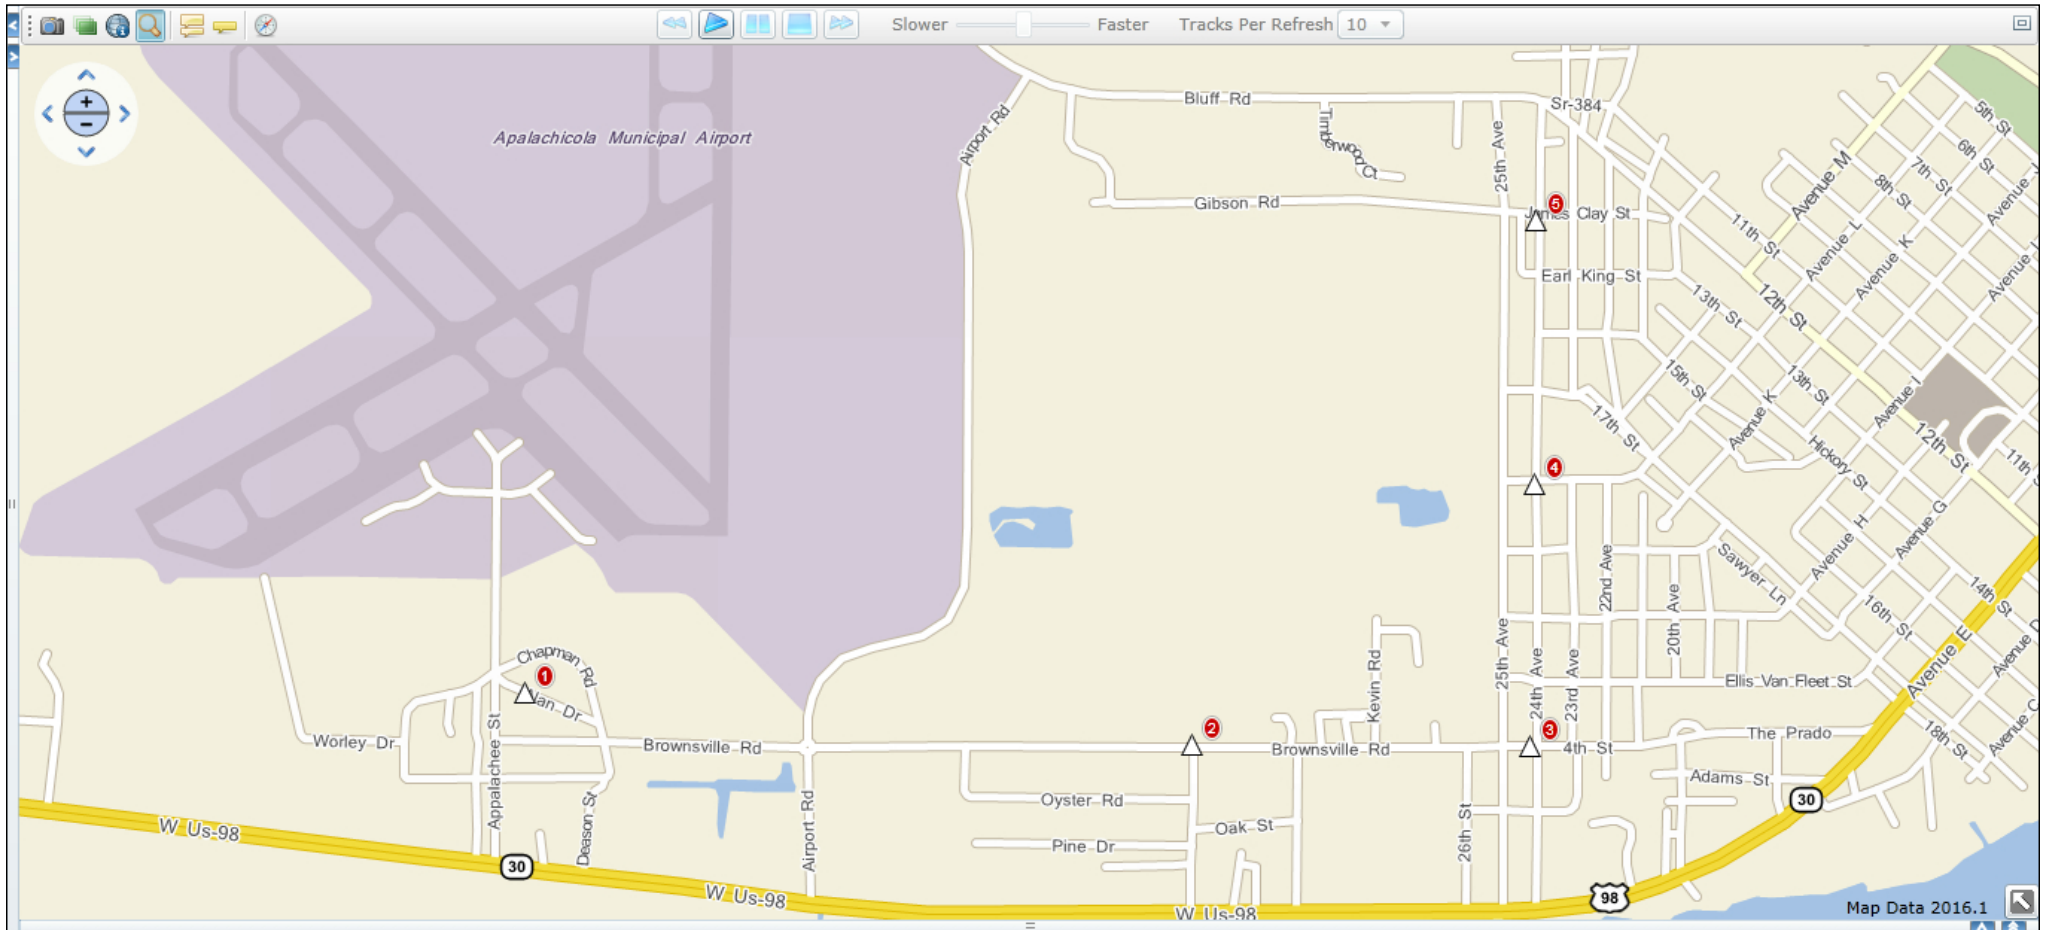

Bus 39 Apalachicola

Bus 39 Apalachicola

	Vehicle	Fleet	Time	Event	Ignition	Speed	Heading	Distance	Location	Latitude	Longitude
1	47	Franklin County Schools	6/27/2016 10:37:15 AM	Entrance Door Open		0	-	3.15	66 Alan Dr, Apalachicola, FL		
2	47	Franklin County Schools	6/27/2016 10:41:16 AM	Entrance Door Open		0	-	4.16	500 Brownsville Rd, Apalachicola, FL		
3	47	Franklin County Schools	6/27/2016 10:42:49 AM	Entrance Door Open		0	-	4.65	218 Brownsville Rd, Apalachicola, FL		
4	47	Franklin County Schools	6/27/2016 10:44:42 AM	Entrance Door Open		0	-	5.03	199 24th Ave, Apalachicola, FL		
5	47	Franklin County Schools	6/27/2016 10:46:36 AM	Entrance Door Open		0	-	5.40	24th Ave, Apalachicola, FL		