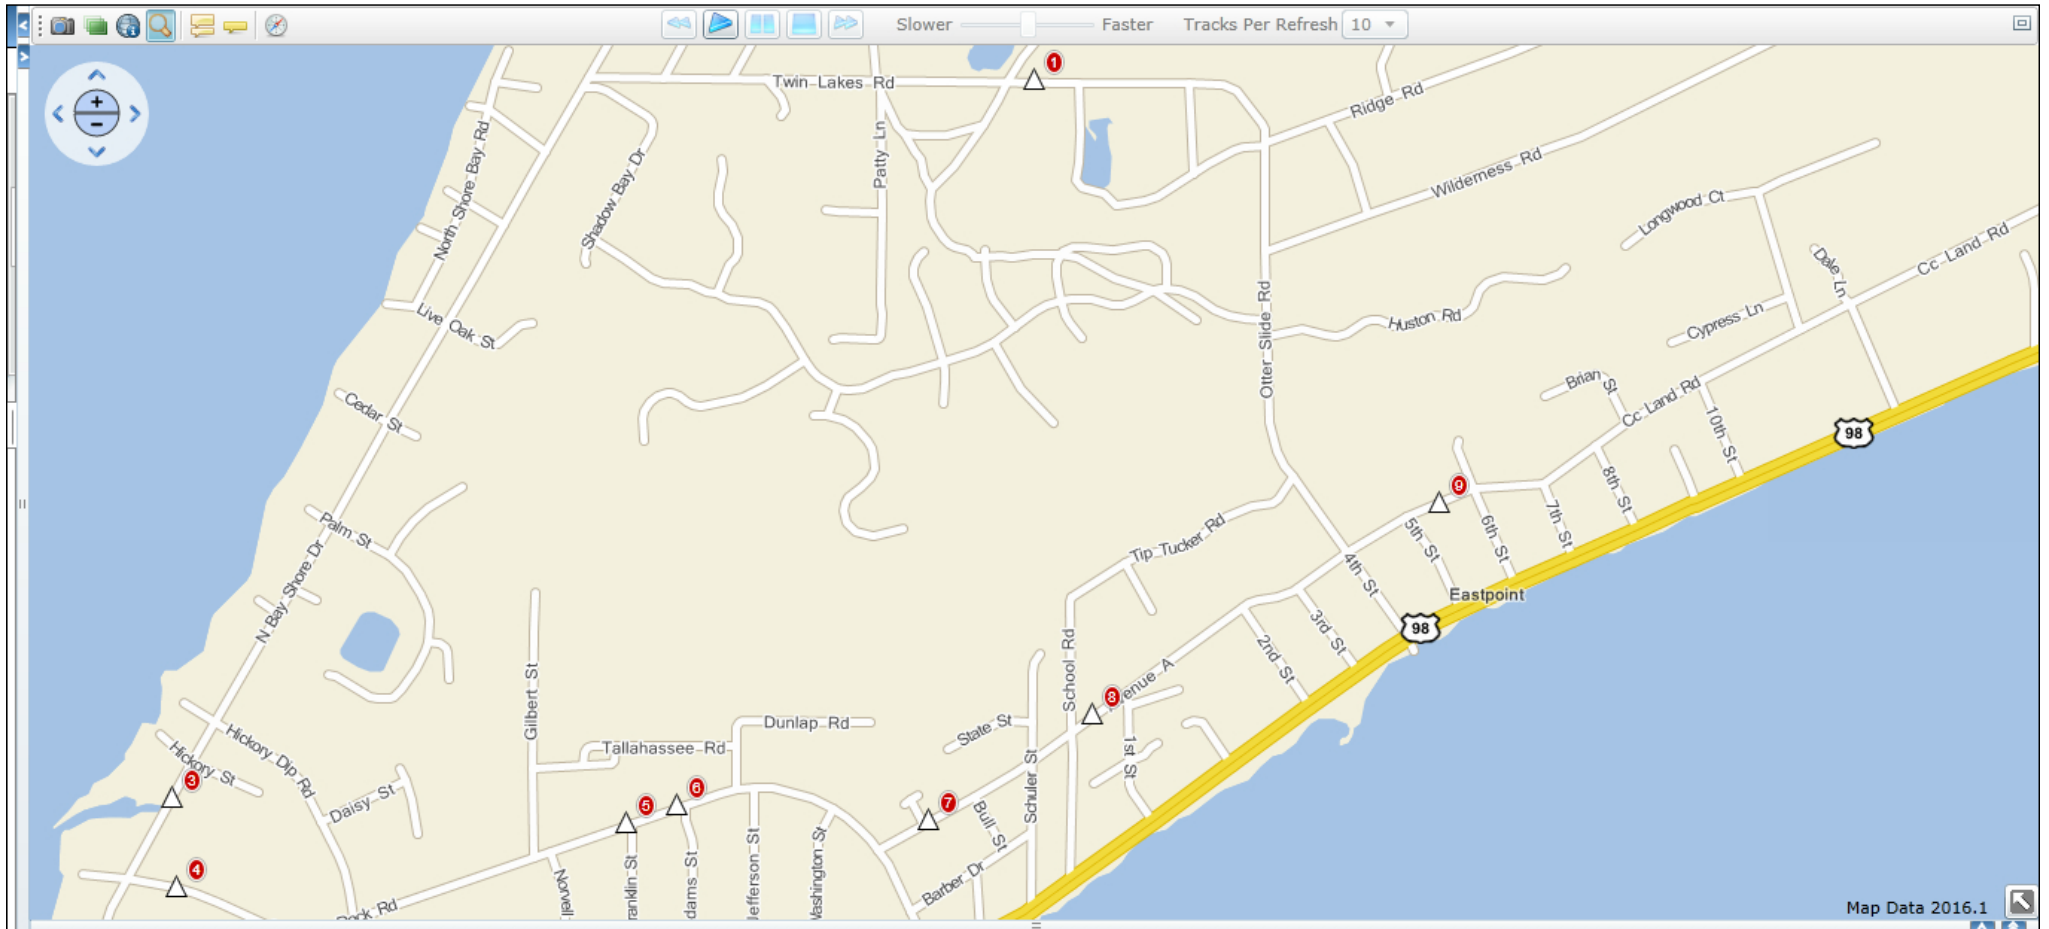

# Bus 40 Eastpoint

## Bus 40 Eastpoint

	Vehicle	Fleet	Time	Event	Ignition	Speed	Heading	Distance	Location	Latitude	Longitude
1	47	Franklin County Schools	6/29/2016 10:36:22 AM	Entrance Door Open		0	-	12.35	225 Twin Lakes Rd, Eastpoint,		
2	47	Franklin County Schools	6/29/2016 10:40:31 AM	Entrance Door Open		1	NW	13.47	117 Plum St, Eastpoint, FL		
3	47	Franklin County Schools	6/29/2016 10:45:12 AM	Entrance Door Open		0	-	15.39	71 N Bay Shore Dr [Cr-655], Eastpoint, FL		
4	47	Franklin County Schools	6/29/2016 10:46:28 AM	Entrance Door Open		0	-	15.60	112 Old Ferry Dock Rd, Eastpoint, FL		
5	47	Franklin County Schools	6/29/2016 10:48:46 AM	Entrance Door Open		0	-	16.29	264 Old Ferry Dock Rd, Eastpoint, FL		
6	47	Franklin County Schools	6/29/2016 10:49:24 AM	Entrance Door Open		0	-	16.37	282 Old Ferry Dock Rd, Eastpoint, FL		
7	47	Franklin County Schools	6/29/2016 10:51:07 AM	Entrance Door Open		0	-	16.78	388 Avenue A, Eastpoint, FL		
8	47	Franklin County Schools	6/29/2016 10:52:17 AM	Entrance Door Open		0	-	17.07	458 Avenue A, Eastpoint, FL		
9	47	Franklin County Schools	6/29/2016 10:54:07 AM	Entrance Door Open		0	-	17.67	584 Avenue A, Eastpoint, FL		