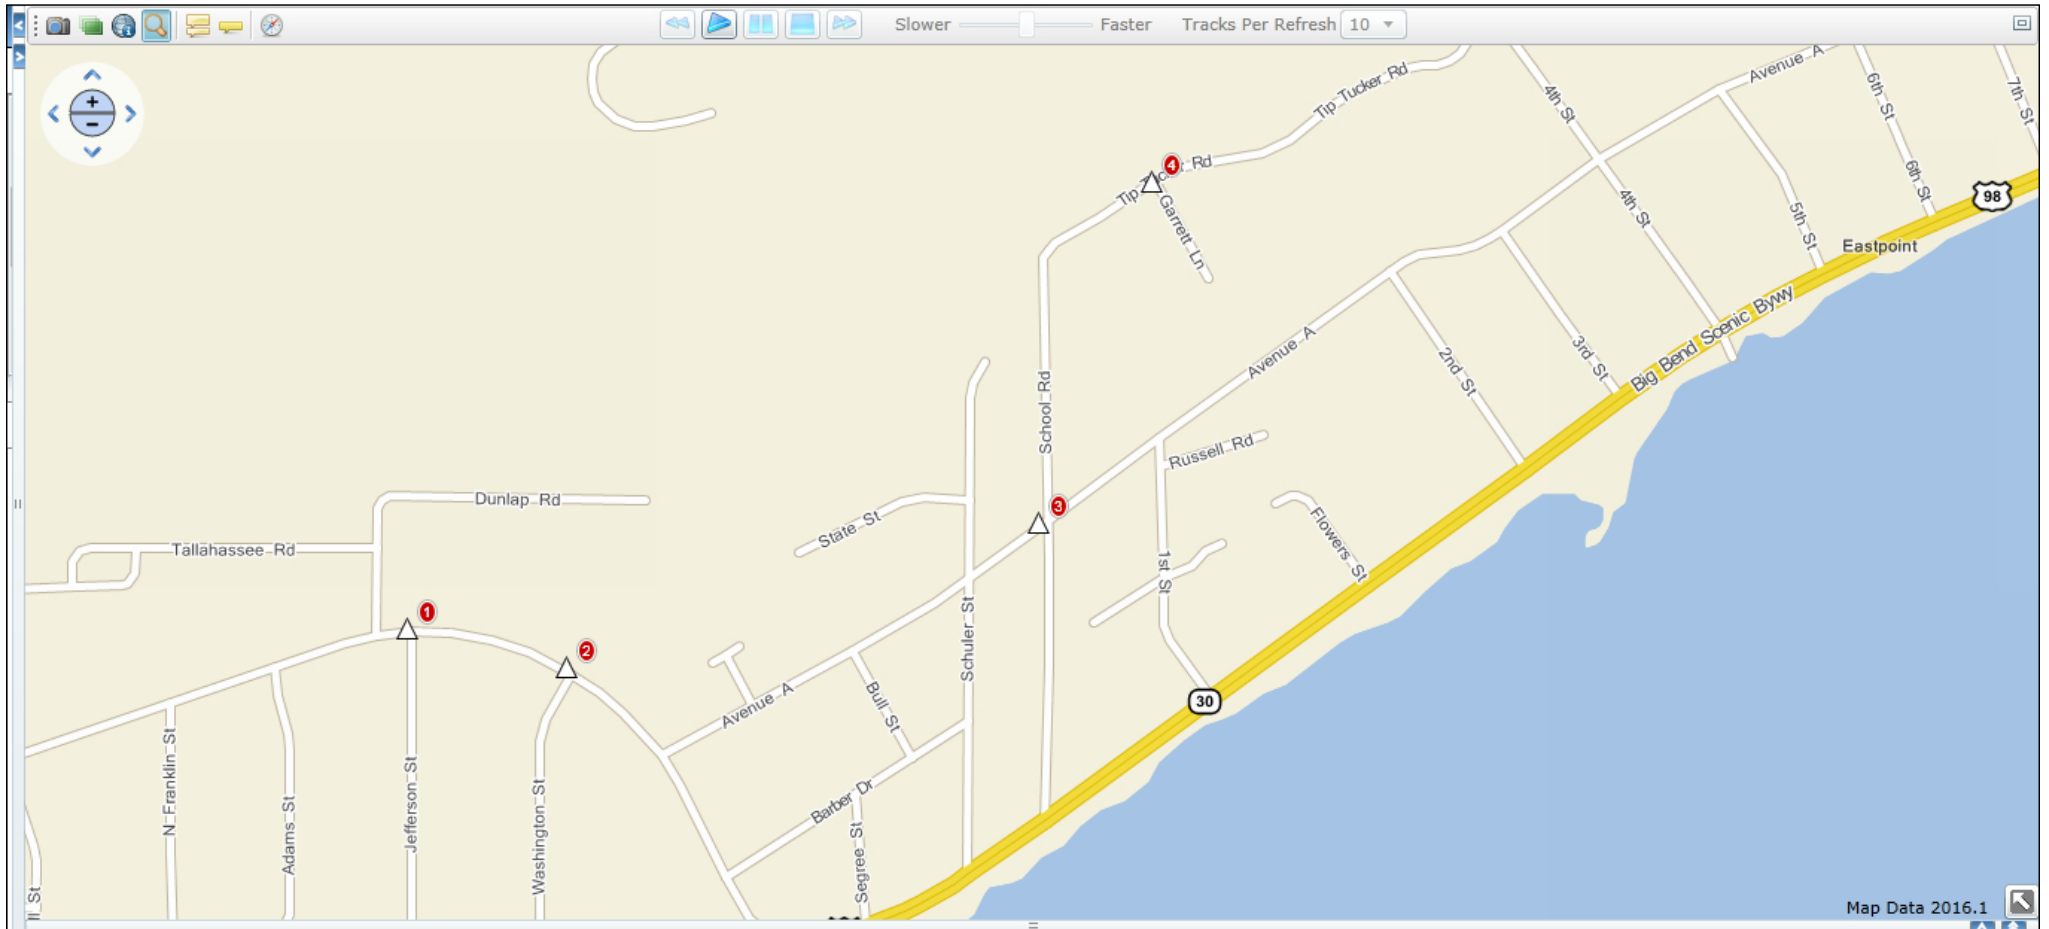

Bus 41 Eastpoint

Bus 41 Eastpoint

	Vehicle	Fleet	Time	Event	Ignition	Speed	Heading	Distance	Location	Latitude	Longitude
1	47	Franklin County Schools	6/29/2016 10:27:45 AM	Entrance Door Open		0	-	10.35	312 Old Ferry Dock Rd, Eastpoint, FL		
2	47	Franklin County Schools	6/29/2016 10:28:39 AM	Entrance Door Open		0	-	10.47	332 Old Ferry Dock Rd, Eastpoint, FL		
3	47	Franklin County Schools	6/29/2016 10:30:58 AM	Entrance Door Open		0	-	10.88	434 Avenue A, Eastpoint, FL		
4	47	Franklin County Schools	6/29/2016 10:32:27 AM	Entrance Door Open		0	-	11.18	496 Tip Tucker Rd, Eastpoint,		