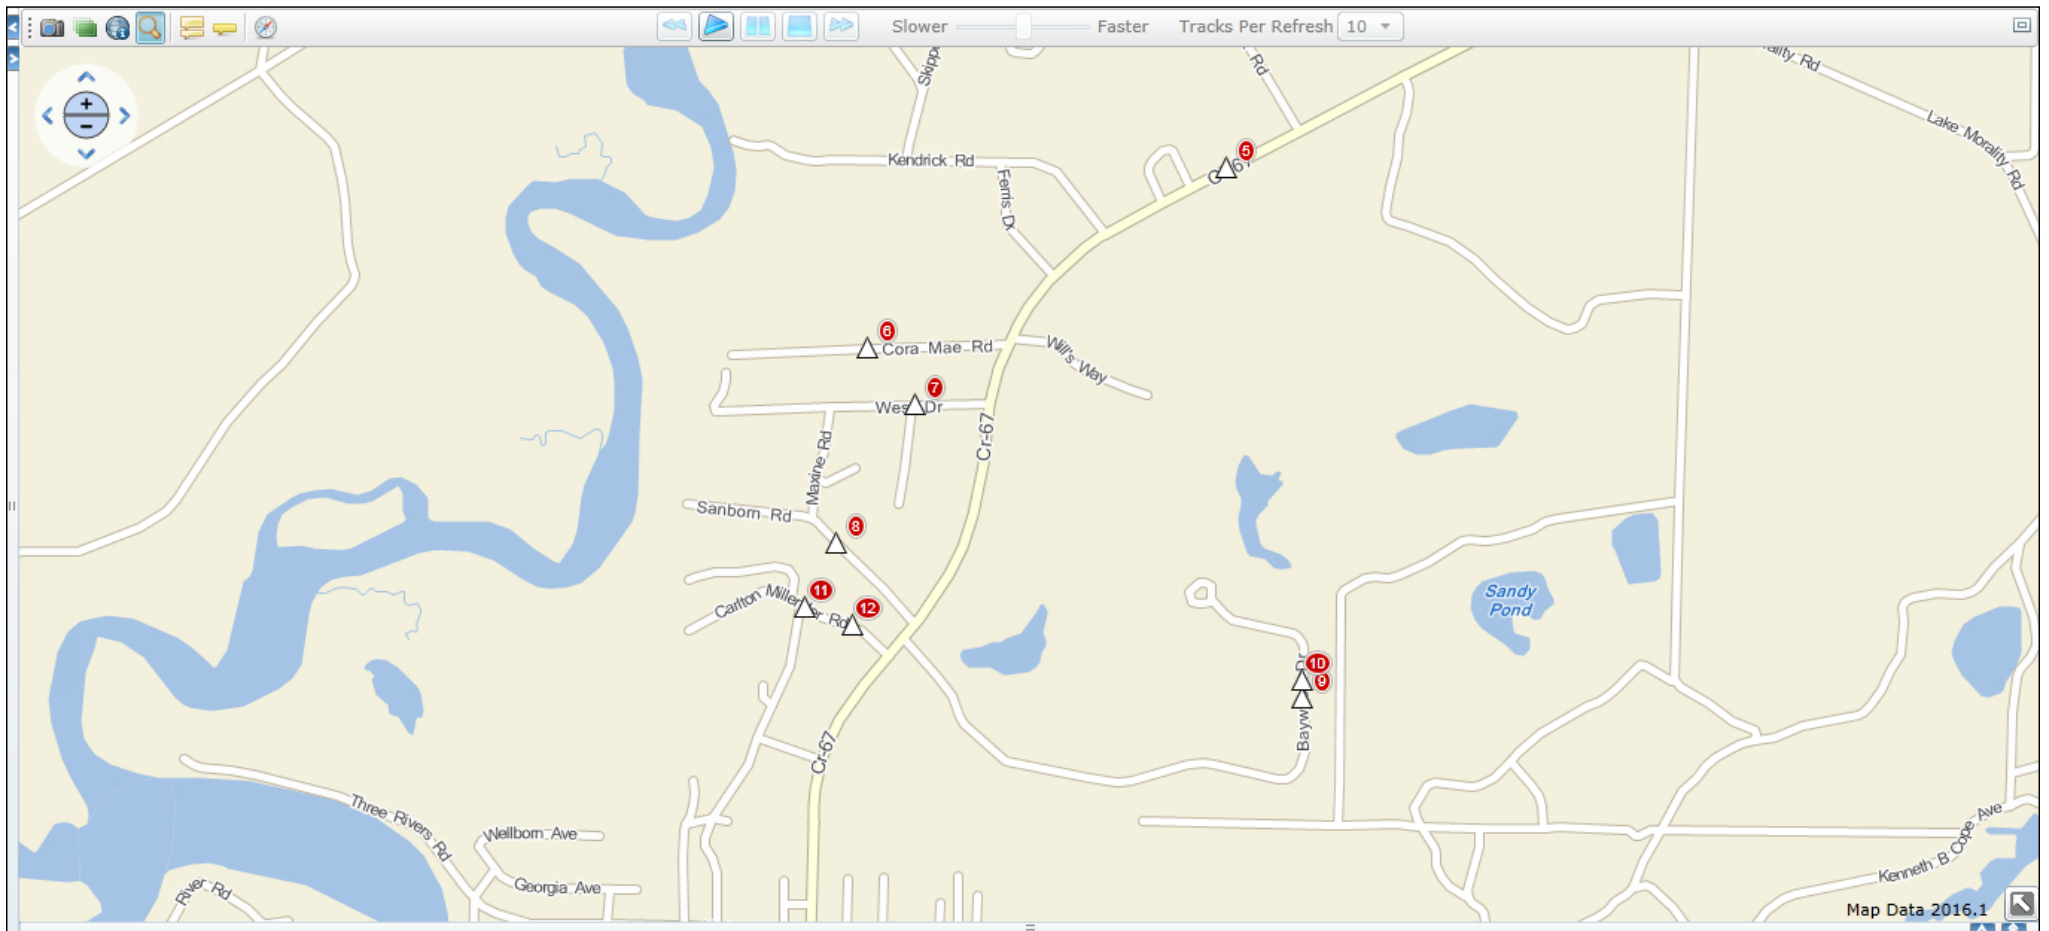

Bus 42 Carrabelle

Bus 42 Carrabelle

	Vehicle	Fleet	Time	Event	Ignition	Speed	Heading	Distance	Location	Latitude	Longitude
1	42	Franklin County Schools	5/11/2016 6:39:15 AM	Entrance Door Open		0	-	0.00	338 5th St W, Carrabelle, FL		
2	42	Franklin County Schools	5/11/2016 6:51:08 AM	Entrance Door Open		0	-	6.58	201 Jeff Sanders Rd, Carrabelle, FL		
3	42	Franklin County Schools	5/11/2016 6:52:54 AM	Entrance Door Open		0	-	6.63	Cr-67, Carrabelle, FL		
4	42	Franklin County Schools	5/11/2016 6:54:20 AM	Entrance Door Open		0	-	7.28	2402 Cr-67, Carrabelle, FL		
5	42	Franklin County Schools	5/11/2016 7:04:58 AM	Entrance Door Open		0	-	12.84	1663 Highway 67 [Cr-67], Carrabelle, FL		
6	42	Franklin County Schools	5/11/2016 7:11:18 AM	Entrance Door Open		0	-	13.94	150 Cora Mae Rd, Carrabelle, FL		
7	42	Franklin County Schools	5/11/2016 7:14:17 AM	Entrance Door Open		4	W	14.34	119 West Dr, Carrabelle, FL		
8	42	Franklin County Schools	5/11/2016 7:16:17 AM	Entrance Door Open		0	-	14.68	132 Sanborn Rd, Carrabelle,		
9	42	Franklin County Schools	5/11/2016 7:18:57 AM	Entrance Door Open		7	N	15.65	256 Baywood Dr, Carrabelle,		
10	42	Franklin County Schools	5/11/2016 7:19:25 AM	Entrance Door Open		5	N	15.67	260 Baywood Dr, Carrabelle,		
11	42	Franklin County Schools	5/11/2016 7:23:50 AM	Entrance Door Open		2	NW	17.08	129 Carlton Millender Rd, Carrabelle, FL		
12	42	Franklin County Schools	5/11/2016 7:26:48 AM	Entrance Door Open		2	E	17.55	112 Carlton Millender Rd, Carrabelle, FL		
13	42	Franklin County Schools	5/11/2016 7:35:15 AM	Entrance Door Open		3	N	19.32	252 7th St W, Carrabelle, FL		
14	42	Franklin County Schools	5/11/2016 7:59:24 AM	Entrance Door Open		0	-	32.09	Main Campus		
10	42	Franklin County Schools	5/11/2016 7:19:25 AM	Entrance Door Open		5	N	15.67	260 Baywood Dr, Carrabelle,		