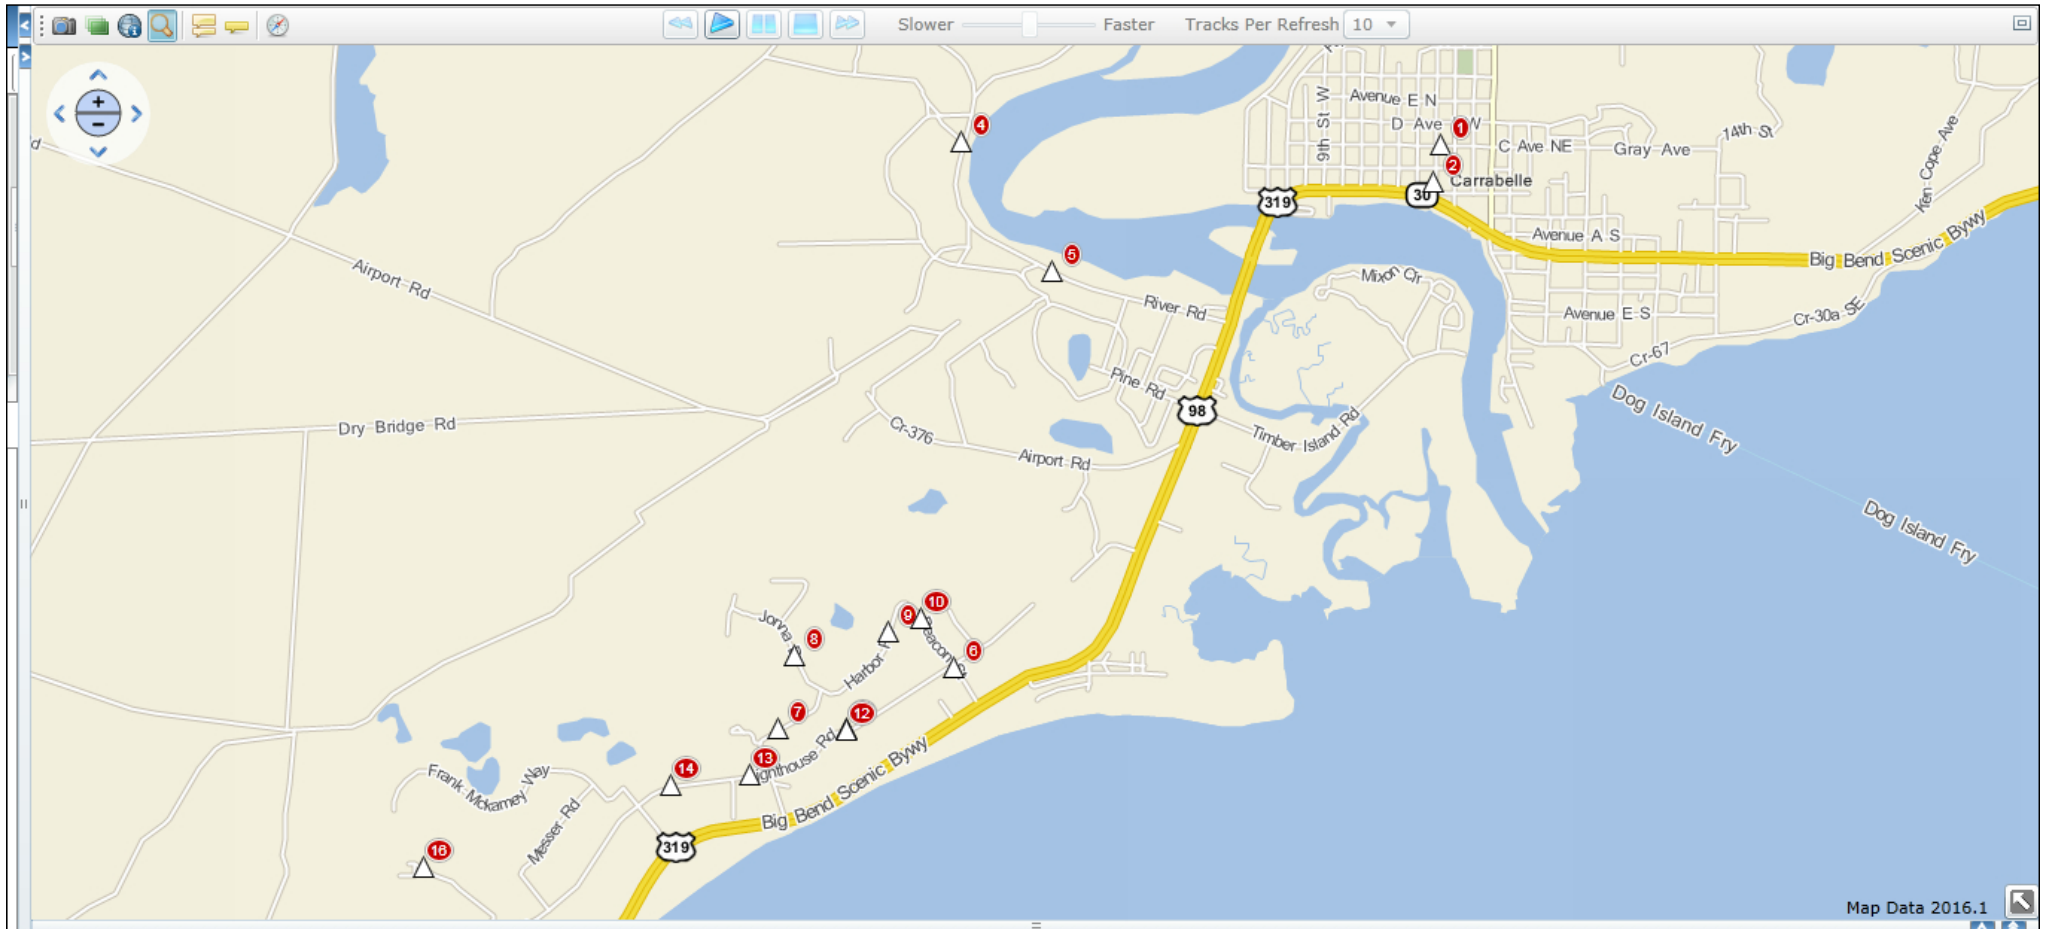

Bus 44 Carrabelle

Bus 44 Carrabelle

	Vehicle	Fleet	Time	Event	Ignition	Speed	Heading	Distance	Location	Latitude	Longitude
1	44	Franklin County Schools	5/9/2016 7:00:41 AM	Entrance Door Open		0	-	0.14	366 C Ave NW, Carrabelle, FL		
2	44	Franklin County Schools	5/9/2016 7:01:33 AM	Entrance Door Open		0	-	0.27	237 3rd St W, Carrabelle, FL		
3	44	Franklin County Schools	5/9/2016 7:07:14 AM	Entrance Door Open		0	-	2.80	, Carrabelle, FL		
4	44	Franklin County Schools	5/9/2016 7:09:46 AM	Entrance Door Open		0	-	3.45	344 River Rd [Sr-379/Cr-379], Carrabelle, FL		
5	44	Franklin County Schools	5/9/2016 7:11:19 AM	Entrance Door Open		1	SE	3.99	234 River Rd [Sr-379/Cr-379], Carrabelle, FL		
6	44	Franklin County Schools	5/9/2016 7:15:49 AM	Entrance Door Open		0	-	6.07	129 Beacon St, Carrabelle, FL		
7	44	Franklin County Schools	5/9/2016 7:18:46 AM	Entrance Door Open		0	-	6.91	1970 Harbor Rd, Carrabelle, FL		
8	44	Franklin County Schools	5/9/2016 7:20:19 AM	Entrance Door Open		0	-	7.21	1931 Jonna Dr, Carrabelle, FL		
9	44	Franklin County Schools	5/9/2016 7:23:46 AM	Entrance Door Open		1	N	8.17	1826 Harbor Rd, Carrabelle, FL		
10	44	Franklin County Schools	5/9/2016 7:24:39 AM	Entrance Door Open		0	-	8.35	178 Beacon St, Carrabelle, FL		
11	44	Franklin County Schools	5/9/2016 7:26:24 AM	Entrance Door Open		0	-	8.87	1901 Lighthouse Rd, Carrabelle, FL		
12	44	Franklin County Schools	5/9/2016 7:26:49 AM	Entrance Door Open		0	-	8.87	1901 Lighthouse Rd, Carrabelle, FL		
13	44	Franklin County Schools	5/9/2016 7:28:08 AM	Entrance Door Open		0	-	9.19	1975 Lighthouse Rd, Carrabelle, FL		
14	44	Franklin County Schools	5/9/2016 7:29:13 AM	Entrance Door Open		0	-	9.43	2023 Lighthouse Rd, Carrabelle, FL		
15	44	Franklin County Schools	5/9/2016 7:32:58 AM	Entrance Door Open		0	-	11.14	147 Woodill Rd, Carrabelle, FL		