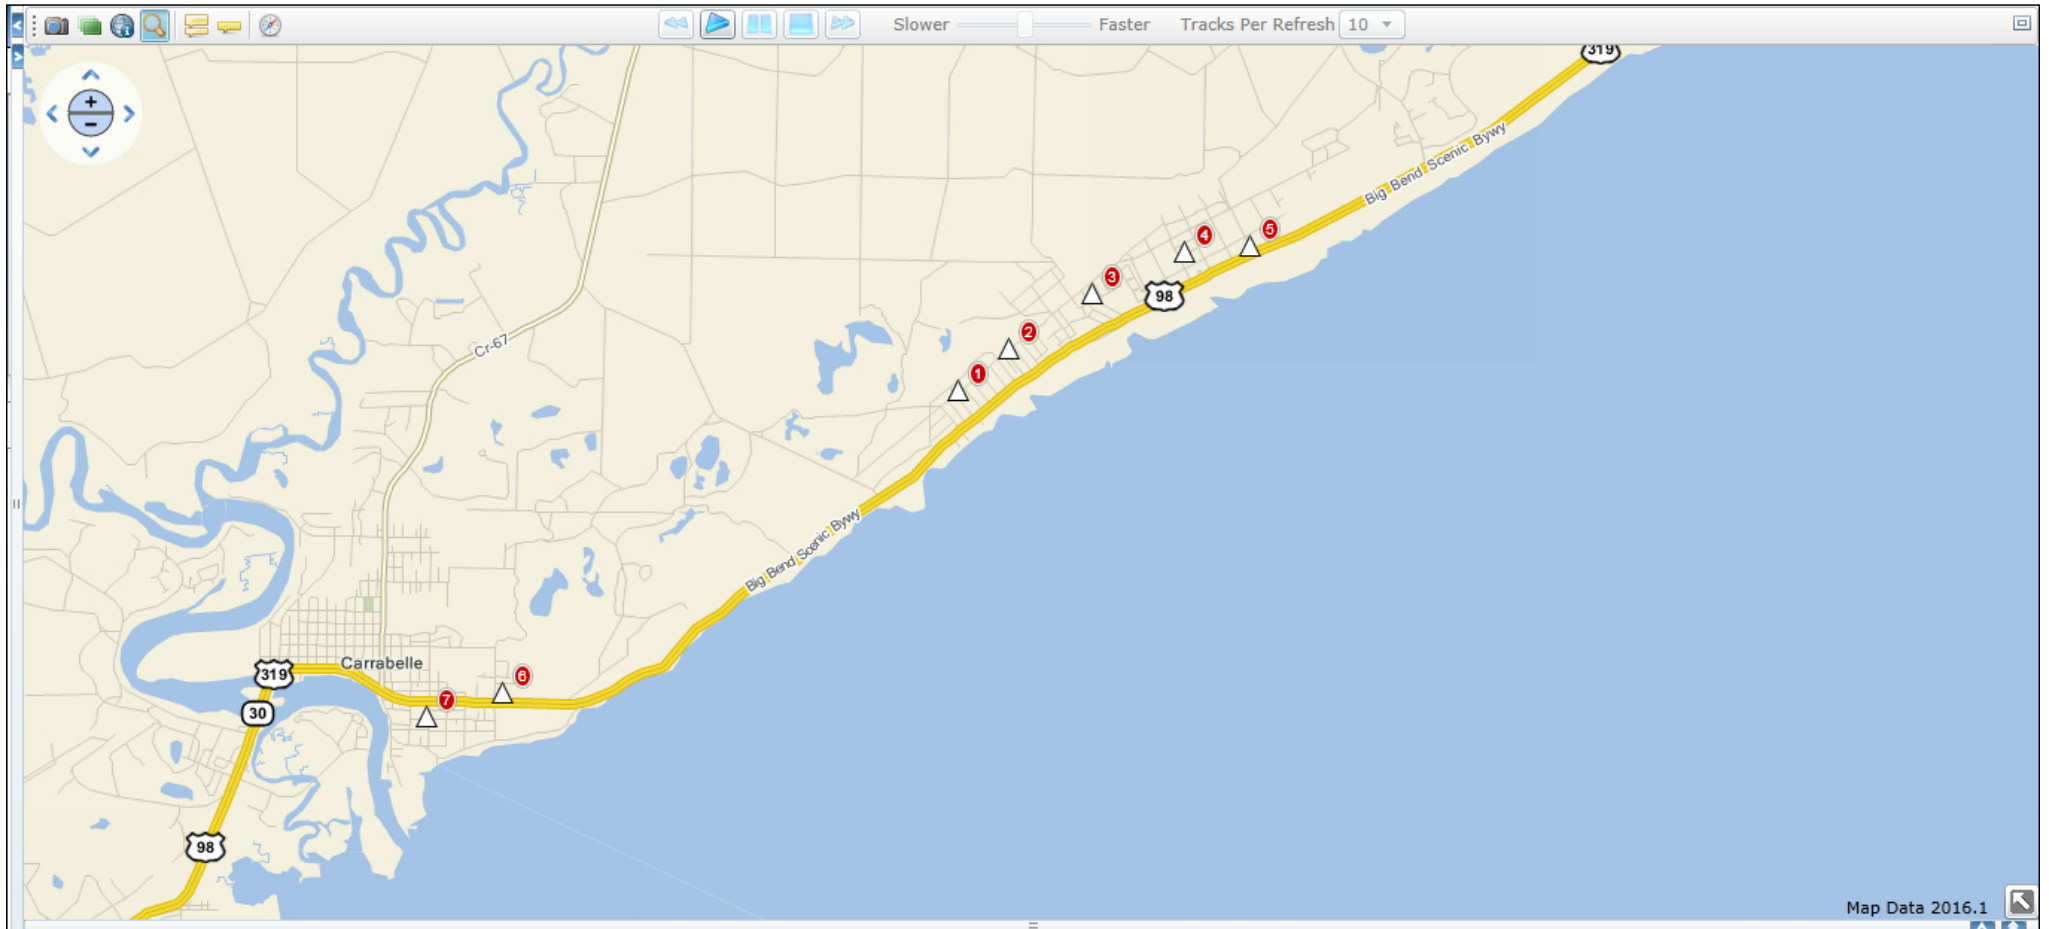

Bus 47 Lanark/Carrabelle

Bus 47 Lanark/Carrabelle

	Vehicle	Fleet	Time	Event	Ignition	Speed	Heading	Distance	Location	Latitude	Longitude
1	47	Franklin County Schools	6/29/2016 12:10:46 PM	Entrance Door Open		0	-	36.96	2202 Louisiana Ave, Carrabelle, FL		
2	47	Franklin County Schools	6/29/2016 12:11:46 PM	Entrance Door Open		0	-	37.34	2278 Louisiana Ave, Carrabelle, FL		
3	47	Franklin County Schools	6/29/2016 12:13:44 PM	Entrance Door Open		0	-	38.00	7 Heffernan Dr, Carrabelle, FL		
4	47	Franklin County Schools	6/29/2016 12:16:41 PM	Entrance Door Open		1	NE	38.89	2538 Palmetto St, Carrabelle,		
5	47	Franklin County Schools	6/29/2016 12:18:41 PM	Entrance Door Open		1	SE	39.38	108 Putnal St, Carrabelle, FL		
6	47	Franklin County Schools	6/29/2016 12:26:10 PM	Entrance Door Open		3	N	44.72	212 13th St SE, Carrabelle, FL		
7	47	Franklin County Schools	6/29/2016 12:29:31 PM	Entrance Door Open		0	-	45.82	483 5th St SE, Carrabelle, FL		