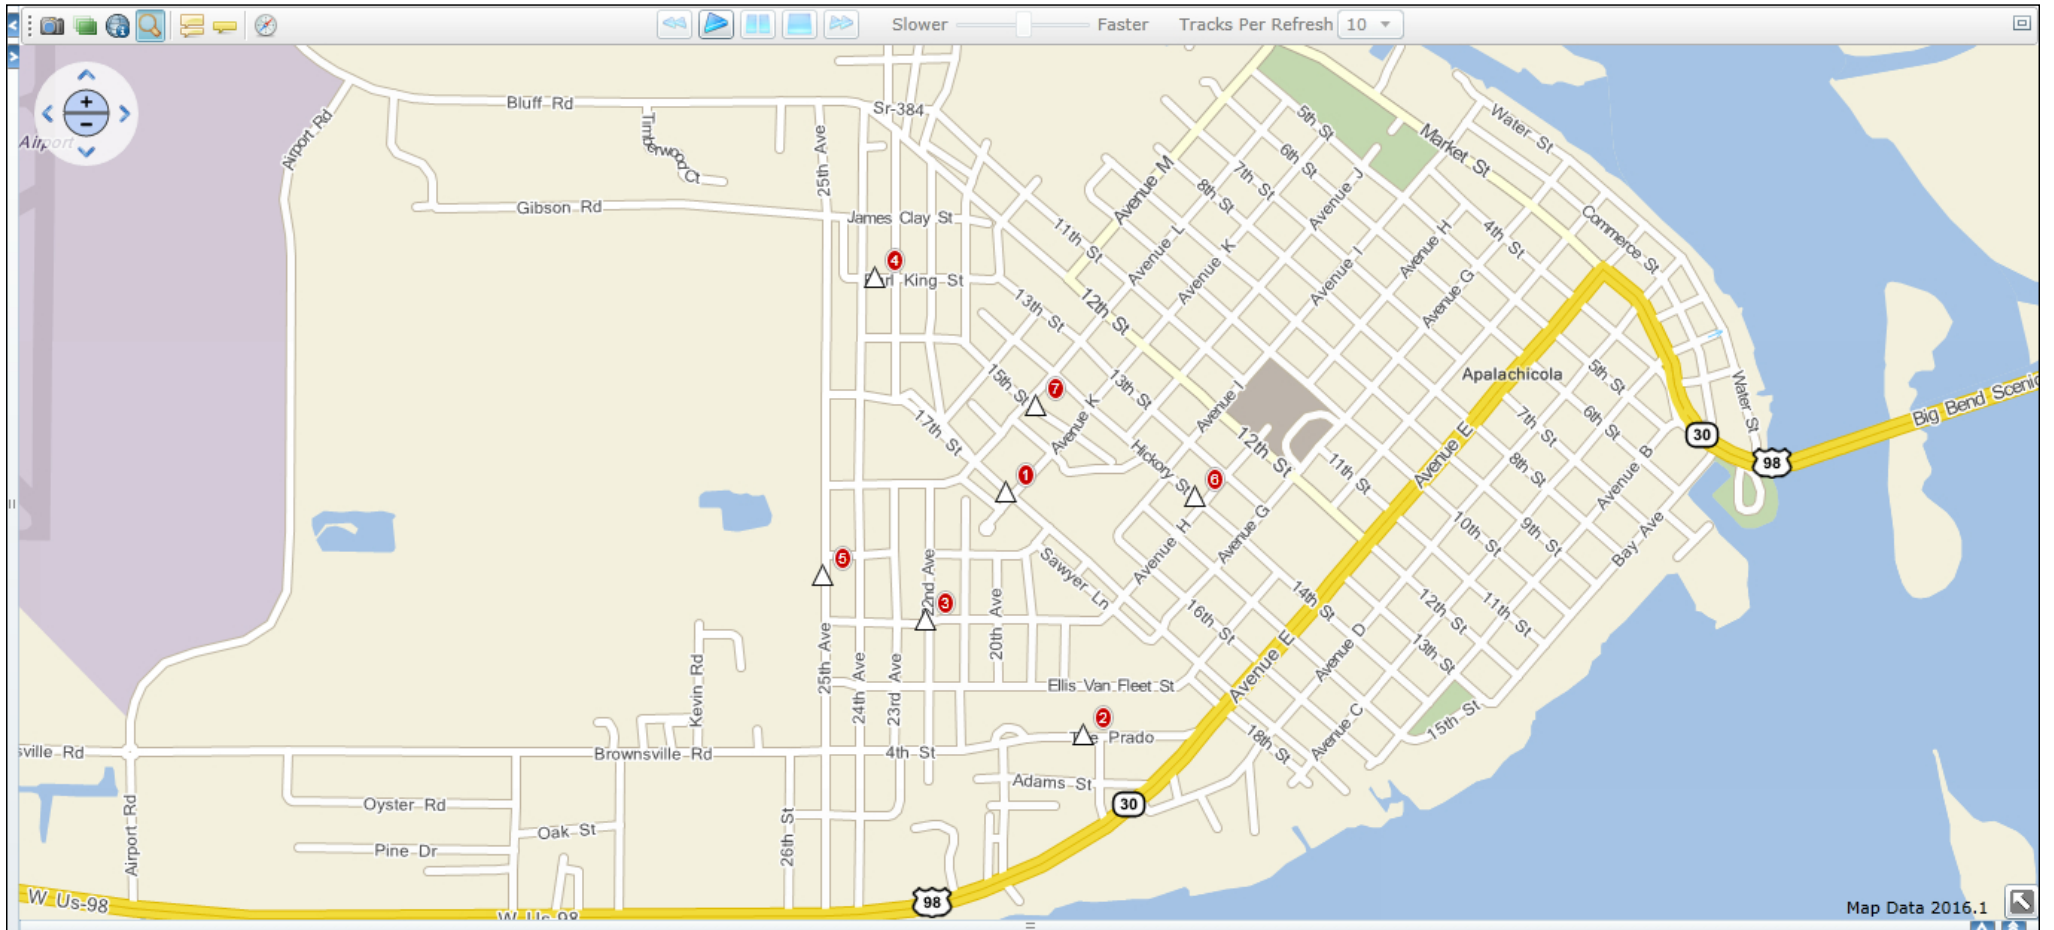

# Bus 48 Apalachicola

## Bus 48 Apalachicola

	Vehicle	Fleet	Time	Event	Ignition	Speed	Heading	Distance	Location	Latitude	Longitude
1	47	Franklin County Schools	6/27/2016 12:16:34 PM	Entrance Door Open		0	-	21.01	196 17th St, Apalachicola, FL		
2	47	Franklin County Schools	6/27/2016 12:19:56 PM	Entrance Door Open		0	-	21.69	251 The Prado, Apalachicola, FL		
3	47	Franklin County Schools	6/27/2016 12:23:36 PM	Entrance Door Open		0	-	22.09	133 22nd Ave, Apalachicola, FL		
4	47	Franklin County Schools	6/27/2016 12:26:36 PM	Entrance Door Open		1	E	22.70	1054 Earl King St, Apalachicola, FL		
5	47	Franklin County Schools	6/27/2016 12:30:25 PM	Entrance Door Open		0	-	23.42	25th Ave, Apalachicola, FL		
6	47	Franklin County Schools	6/27/2016 12:35:03 PM	Entrance Door Open		0	-	24.46	149 Hickory St, Apalachicola, FL		
7	47	Franklin County Schools	6/27/2016 12:37:36 PM	Entrance Door Open		0	-	24.89	15th St, Apalachicola, FL		