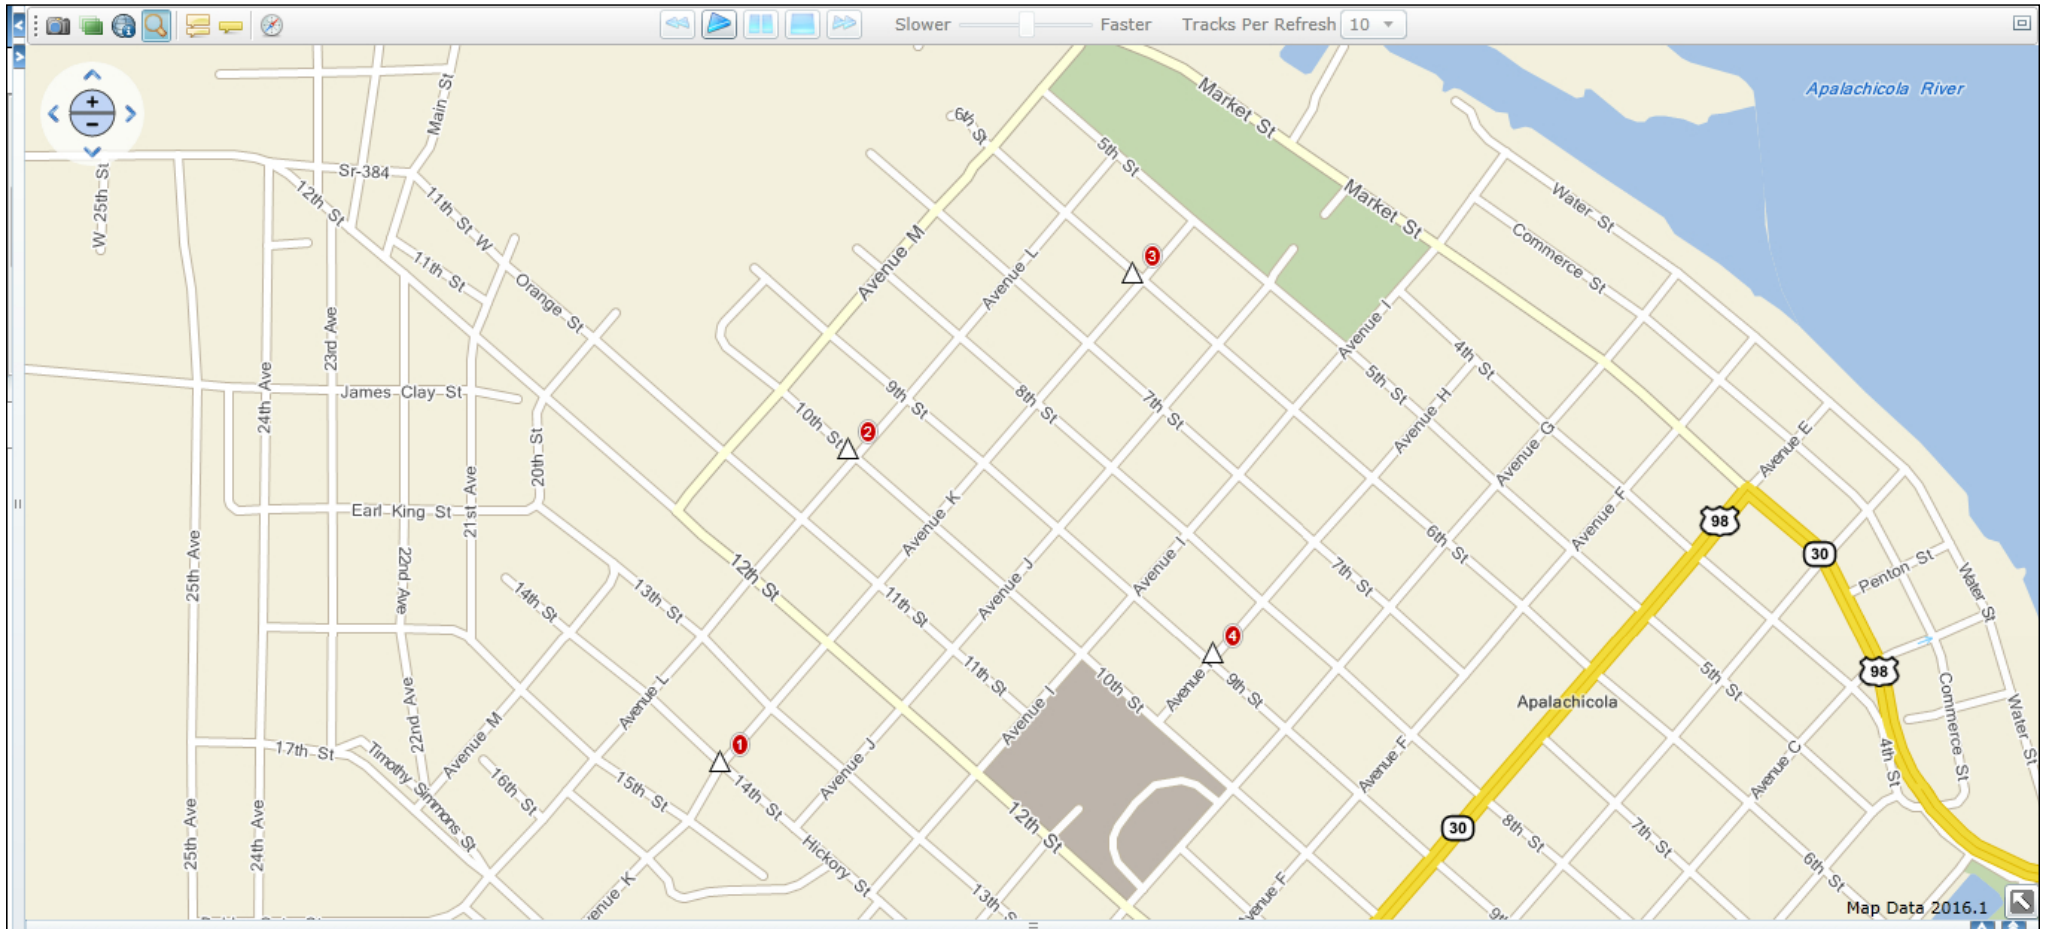

# Bus 51 Apalachicola

## Bus 51 Apalachicola

	Vehicle	Fleet	Time	Event	Ignition	Speed	Heading	Distance	Location	Latitude	Longitude
1	47	Franklin County Schools	6/27/2016 11:32:01 AM	Entrance Door Open		0	-	18.04	14th St, Apalachicola, FL		
2	47	Franklin County Schools	6/27/2016 11:37:14 AM	Entrance Door Open		0	-	18.74	220 10th St, Apalachicola, FL		
3	47	Franklin County Schools	6/27/2016 11:39:16 AM	Entrance Door Open		1	SE	19.04	6th St, Apalachicola, FL		
4	47	Franklin County Schools	6/27/2016 11:41:27 AM	Entrance Door Open		0	-	19.43	109 Avenue H, Apalachicola, FL		