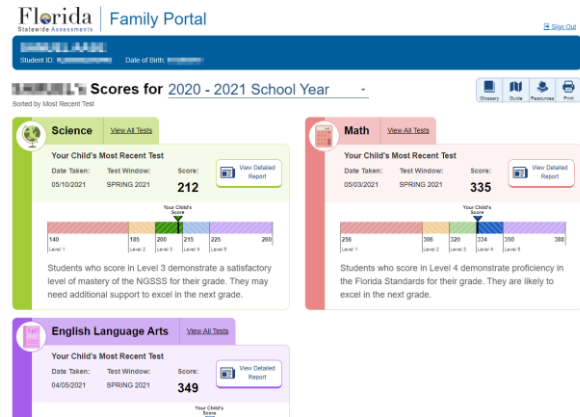

Families in the Franklin County School District now have access to assessment scores via the **Florida Statewide Assessments Family Portal**.

Accessing the Family Portal

Step 1 Log in to Focus: From the **Focus Parent** portal screen any student or parent of a student with available scores will see the **Florida Statewide Assessments** link on their portal.

Clicking on this link will take you to the Family Portal so they can access the student's test results.

Pd	Course	Teacher	Ex	Unx	Tardy	Grade
01	M/J FITNESS GRADE 6		1	1	0	100% A
02	M/J WORLD HIST		1	1	0	91% A
03	M/J GRADE 6 MATH		1	1	0	95% A
04	M/J LANG ARTS 1		1	2	0	92% A
05	M/J COMPRE SCI 1		1	2	0	94% A
06	M/J COMP SCI DISC		1	2	0	100% A
08	Homeroom		1	1	0	NG

Results for the current school year are required to be provided to the schools and available via the Family Portal, by the Florida Department of Education, no later than July 31st each year.

Assessment scores are also available via the FOCUS Student and Parent Portal by clicking on "Test History" under a child's profile.

- Portal
- School Information
- Preferences
- Calendar
- Forms
- Child Info
  - Grade Changes
  - Class Schedule
  - Grad Reqs
  - Standard Grades
  - Attendance
  - Forms Summary
- Grades
- **Test History**
- Absences
- Referrals

District & School Announcements

News | Events

Alerts

[Blurred content]